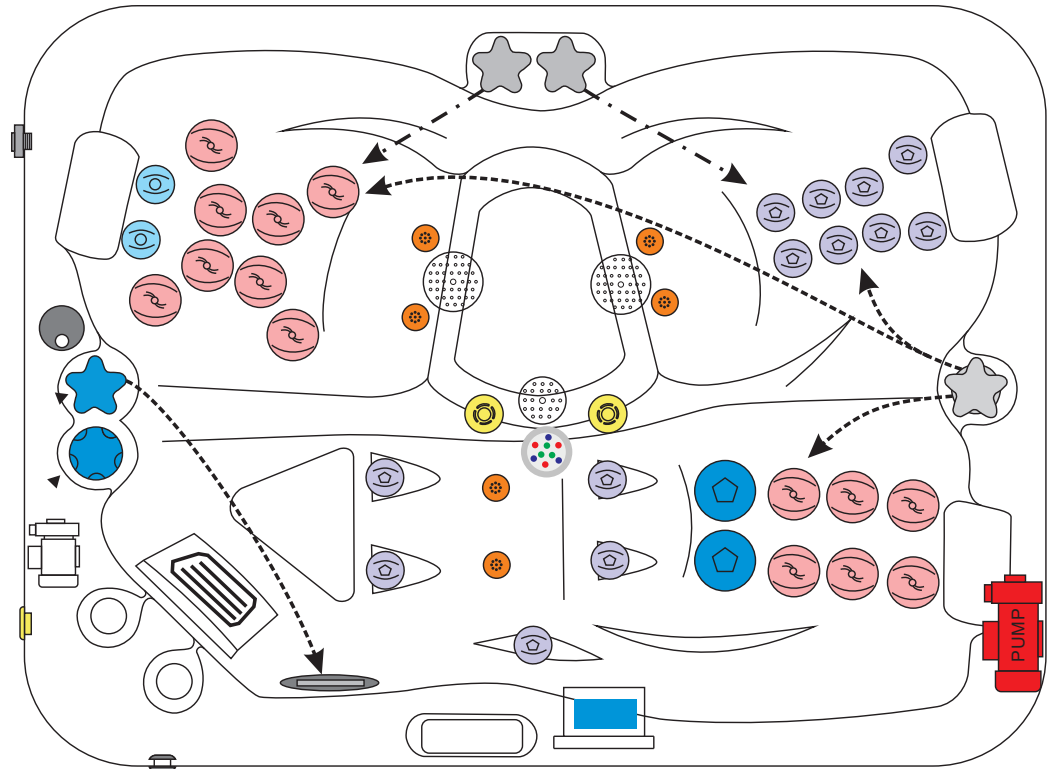

WATER SYSTEM

Total jets.....	40
Water Jets, Stainless Steel.....	32
Air Injector Jets.....	8
Air Control Valve.....	3
Filters / Surface.....	(1) 50 Square Feet
Side Access Skim Filter.....	High-Volume Side Load Skimmer
Floor Drain.....	2
External Drain.....	1
Hi Flow Suctions.....	3
5" Massage Jets, Directional, Rotational and Pulsational.....	2
3" Directional Jets.....	14
2" Directional Jets.....	15
Ozone Jets.....	1

SPECIAL FEATURES

Soft Air Massage System	Standard
Molded Headrest Soft Pillows with LED Light.....	2
StarBrite Interior LED Light System.....	Standard
Water Fall with LED.....	1
Exterior Corner LED Lighting	2
Aromatherapy System	Standard
Ozone Sanitation System	Standard
Ultra Efficient Dual-Wrap Cabinet Insulation.....	Standard
5/4 Ultra Efficient Walk-On Cover.....	Standard

PUMP INFORMATION

Massage Pump I: LX LP300.....	2,2 kW
Filtration Pump: LX WTC50M.....	200 W
Air Pump: LX AP300.....	300 W

ELECTRICAL SYSTEM

Voltage.....	230 V
Amperage.....	16 A
Full Flow Electric Heater.....	3 kW
Control System.....	Balboa VS510DZ
Light (18 x Multi Color LED).....	Standard
Electronic Topside Control.....	Balboa VL801D

passion
SPAS | love your senses

RENEW

PASSION SPAS PURE COLLECTION

POWER SUPPLY
1x 16A/230V or
2x 16A/230V

	Clusterjet 150293	13pcs		Air Control	150520		Controller & Heater 151103 GS510DZ
	Clusterjet 151322	2pcs		Optional Air Pump	150827		Drainage 150511
	Mini Jet 150126	14pcs		Aromatherapy	150560		WTC50 Circ. Pump 150817
	Power Jet 150155	2pcs		Pillow	150403		LP300 Mass. Pump 150818
	Blowerjet 150561	6pcs		Skimmer Front	150928		VL801D Display 151075
	Spa Light 150766	1pc		Filter 6ch-940	151140		
	Suction 150516	1pc					
	Suction 150517	2pcs					